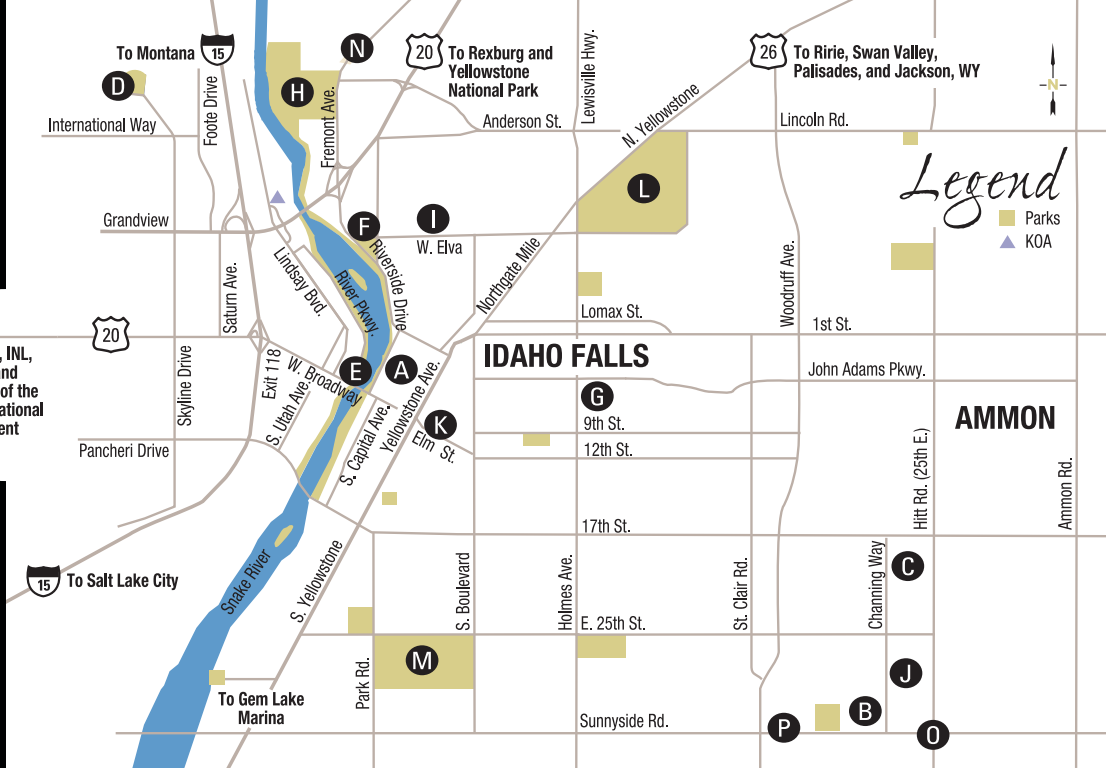

City of Idaho Falls ...

- A Historic Downtown Idaho Falls
- B Eastern Idaho Regional Medical Center
- C Grand Teton Mall
- D Idaho Falls Airport
- E Idaho Falls & Eastern Idaho Visitors Center
- F Idaho Falls Family History Center (Genealogy)
- G Idaho Falls High School & Civic Auditorium
- H Idaho Vietnam Veterans Memorial
- I McDermott Field (Chukars Baseball)
- J Mountain View Hospital
- K Museum of Idaho
- L Pinecrest Municipal Golf Course
- M Tautphaus Park Zoo
- N To Sage Lakes Municipal Golf Course
- O To Sandcreek Municipal Golf Course
- P To Sandy Downs

www.visitidahofalls.com

Historic downtown ...

- A Actors' Repertory Theatre of Idaho
- B Colonial Theater & Willard Arts Center
- C Eagle Rock Art Museum
- D Idaho Falls & Eastern Idaho Visitors Center
- E Idaho Falls Public Library
- F Japanese Stone Lanterns
- G Idaho Falls LDS Temple and Visitors' Center
- H Museum of Idaho
- I Snake River & Greenbelt
- J Sportsman's Park
- K Taylor's Crossing Toll Bridge Replica

Legend
■ Parks

WHERE GREAT
ADVENTURE
BEGINS

Idaho Falls
Historic District
Historic Bureau

www.visitidahofalls.com